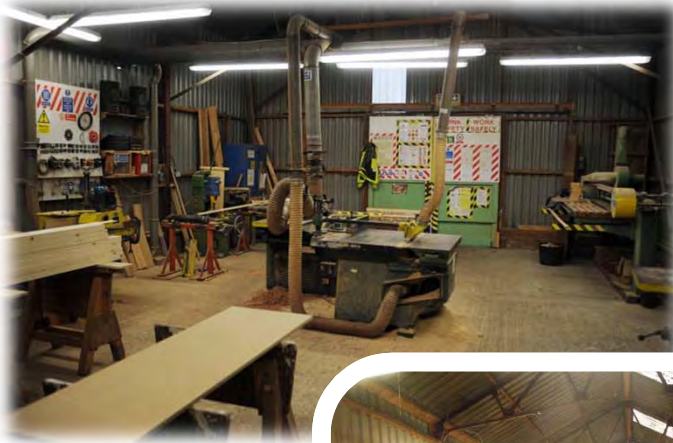

Cutting and Milling Facilities